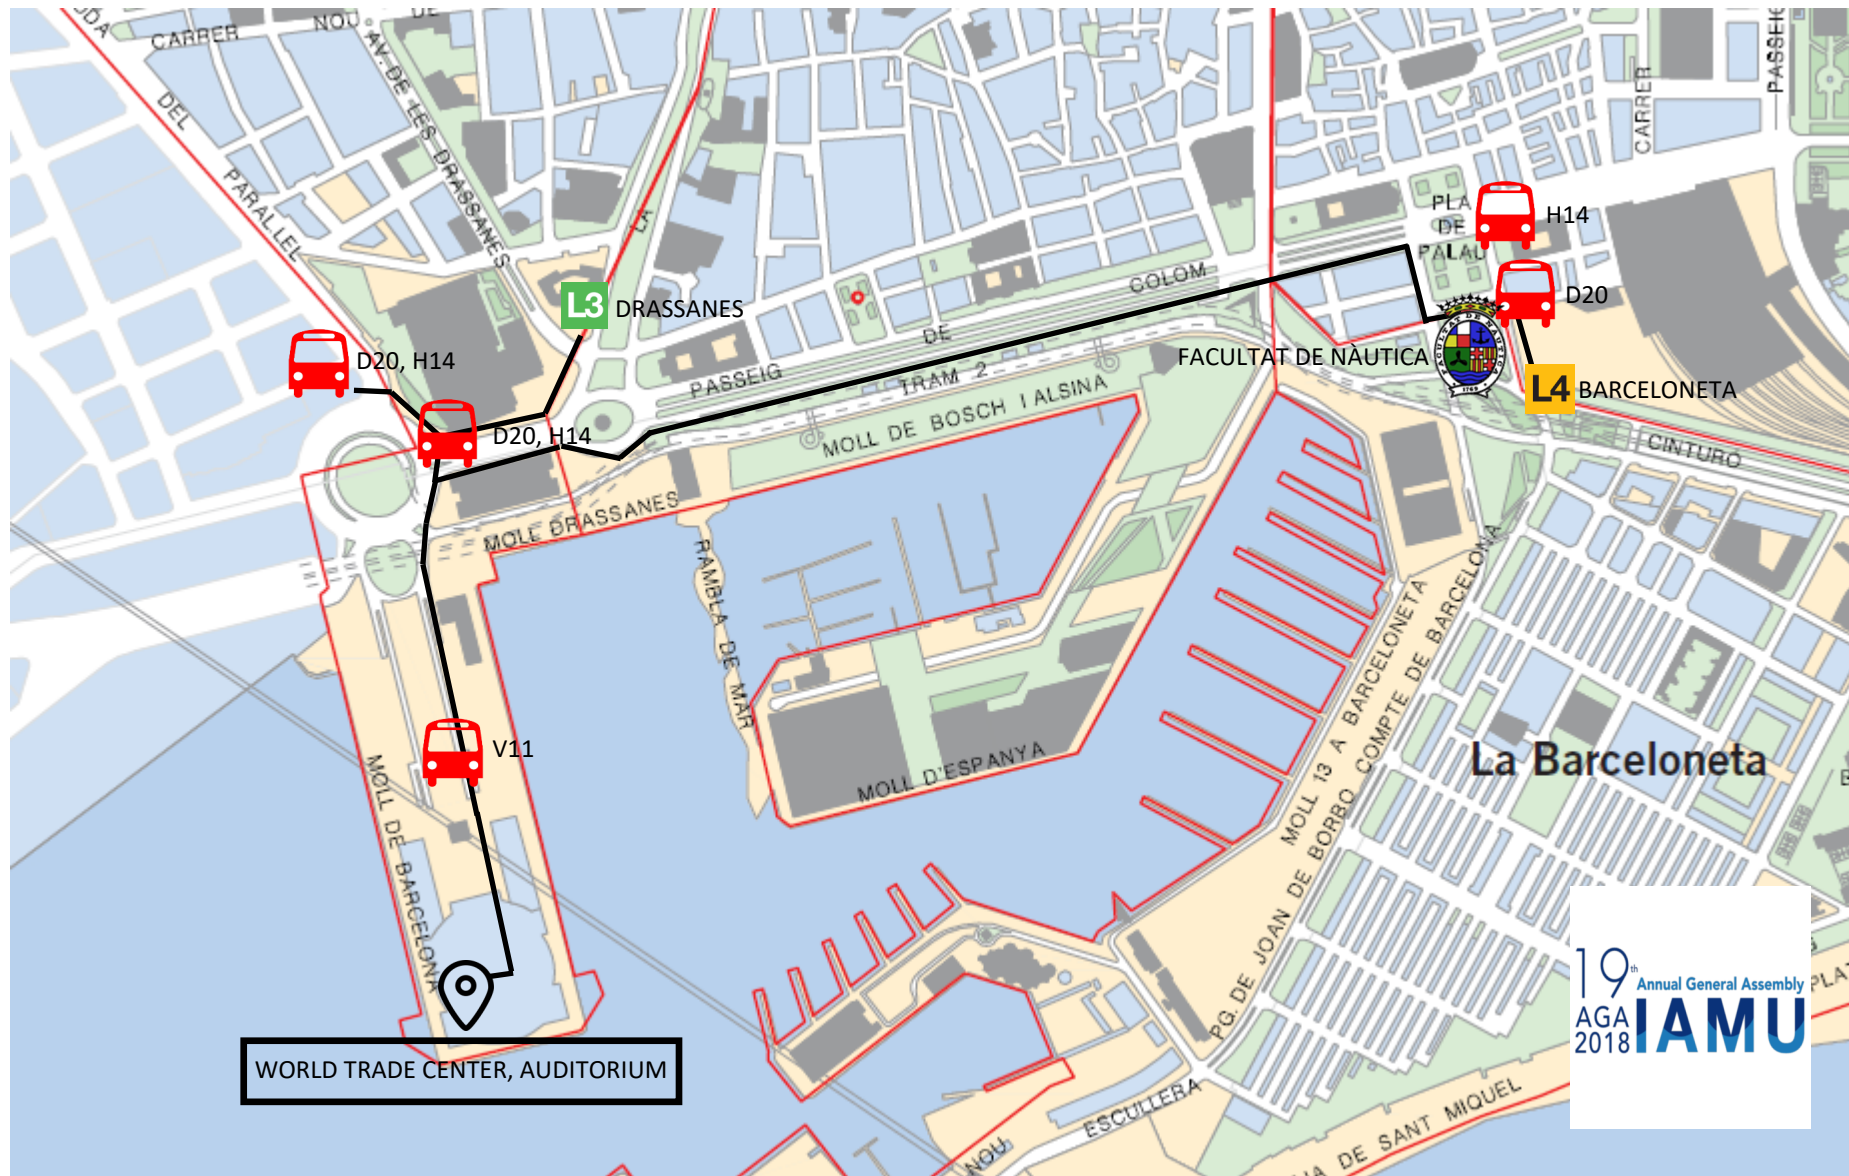

# HOW TO GET TO THE WORLD TRADE CENTER

1. From Barcelona School of Nautical Studies: by bus H14 or D20. (20 min).
2. From Plaça Catalunya: by metro line L3 Pl. Catalunya to Drassanes station. (25 min). Or by bus 59 or V13 (25 min).
3. From Plaça Espanya: by bus D20. (30 min). Or by metro line L3 Pl. Espanya to Drassanes station (30 min).

*Be aware that Drassanes is at a walking distance of 15 min from the conference.*

*Taxi is always an option if you are late or do not want to use public transport.*